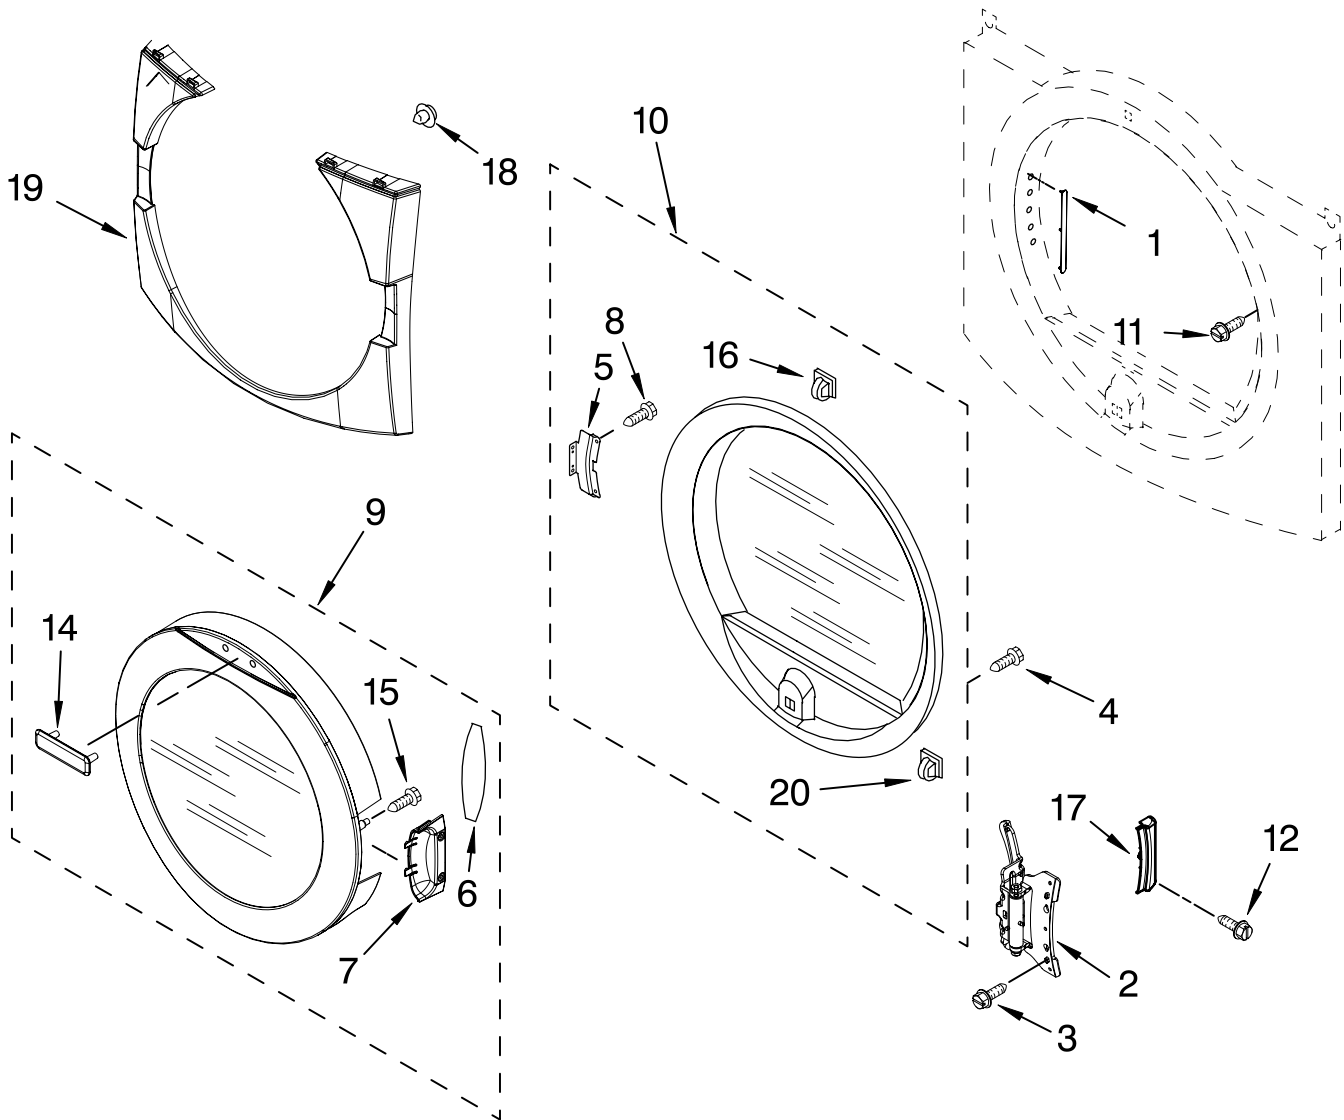

DOOR PARTS

For Models: MED9800TK0, MED9800TQ0
(Pacific Blue) (White)

Illus. No.	Part No.	DESCRIPTION	Illus. No.	Part No.	DESCRIPTION	Illus. No.	Part No.	DESCRIPTION
1	W10085230	Label, Hinge Hole	10	8557501	Inner Door Assembly (Includes Illus. 5, 8 16 & 20)	17		Cover-Hinge
2	W10111141	Door Hinge Assembly	11	355515	Screw, 8-18 x 11/16	W10133962		Pacific Blue
3	W10017850	Screw, 10-32 x 3/8	12	3400859	Screw, 8-18 x 7/32	8566486		White
4	9742177	Screw, 8-18 x 5/8	14	W10116209	Medallion			Rotating
5	8529539	Bracket, Handle	15	8533957	Screw	18	8547091	Clip, Trim Panel
6	8541011	Pad, Door Handle	16	690081	Catch, Door Assembly (1)	19		Trim & Clip
7	W10133974	Handle, Door				W10133978		Pacific Blue
8	3393008	Screw, 10-16 x 1/2				8562596		White
9	W10133985	Door & Window Assembly (Includes Illus. 6, 7, & 14)						Assembly
						20	3389441	Catch, Door Assembly (1)

FOR ORDERING INFORMATION REFER TO PARTS PRICE LIST